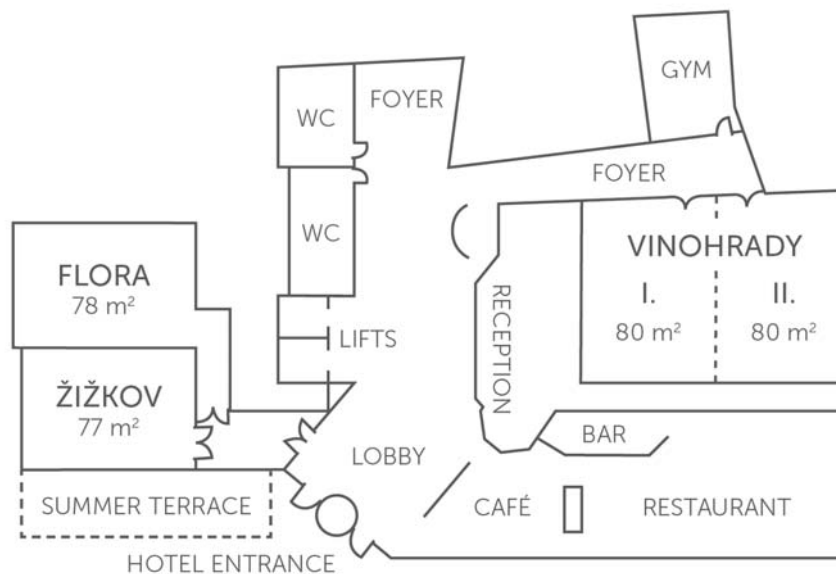

# LOCATION

- Hotel
- Shopping mall, Cinema
- Metro station A, tram 5, 10, 16, 11
- Wenceslas square
- Swimming pool, tram 26, 9

## THE MEETING SPACES

- Our 4 flexible meeting rooms are all located on the ground floor
- Žižkov and Flora boast natural daylight to optimize productivity
- The largest meeting rooms, Vinohrady I. & II., feature indirect daylight and can host up to 180 attendees in a theater set-up

# FLOORPLAN

Meeting room	Dimension (m)	Area (m <sup>2</sup> /ft <sup>2</sup> )	Theater	Classroom Table 75 cm	Classroom Table 45 cm	Boardroom / Hollow Square	U-shape	Cabaret	Lunch & Dinner
Žižkov	7.5 x 10.2 x 3.4	77 / 818	84	40	50	28	26	36	40
Flora	7.4 x 10.6 x 3.4	78 / 840	98	52	60	34	30	36	40
Vinohrady I.	7.7 x 10.4 x 3.4	80 / 861	91	40	50	30	27	36	60
Vinohrady II.	7.7 x 10.4 x 3.4	80 / 861	91	40	50	32	27	36	60
Vinohrady I. & II.	10.4 x 15.4 x 3.4	160 / 1722	182	70	100	52	43	72	120