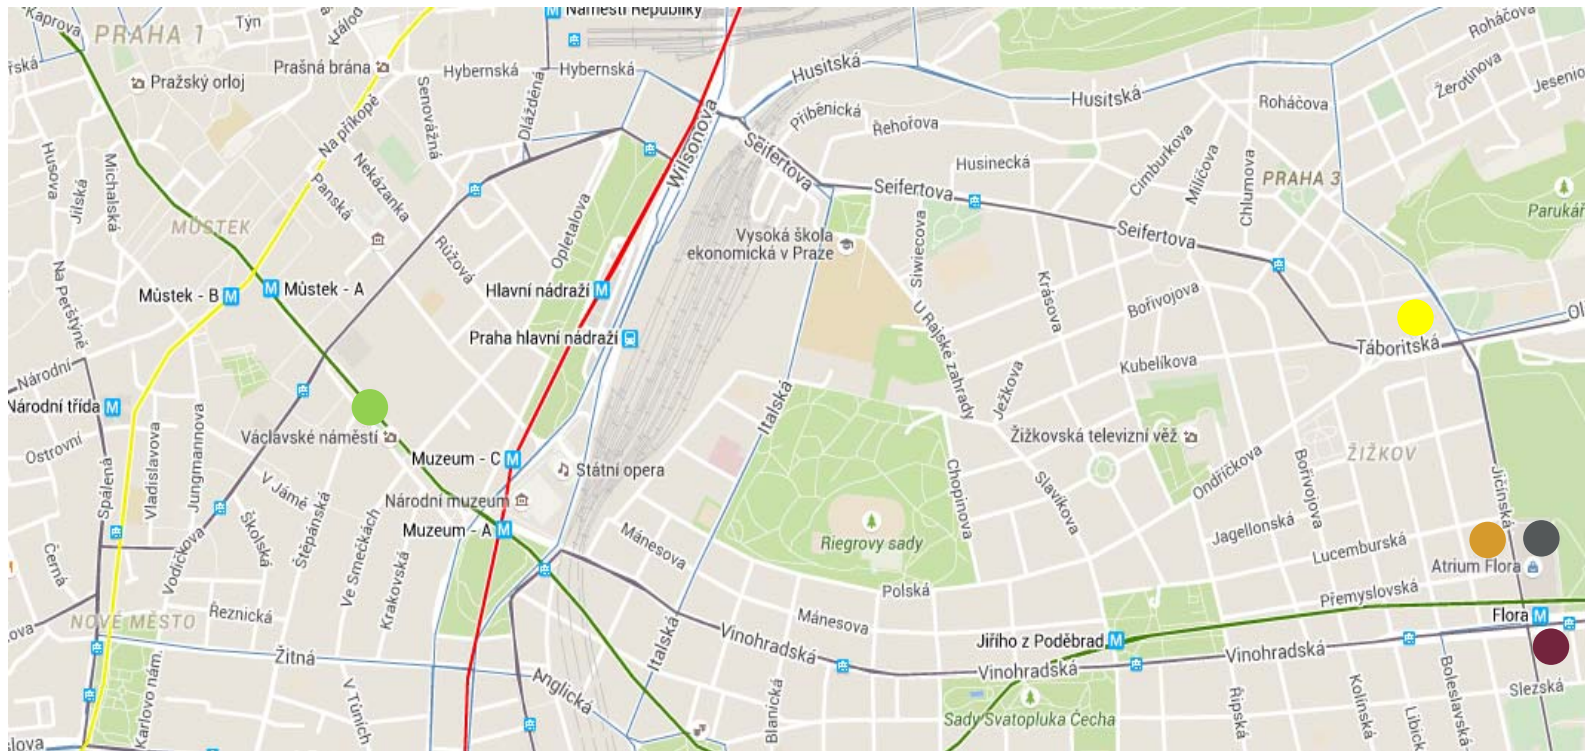

# LOCATION

- Hotel
- Shopping mall, Cinema
- Metro station A, tram 5, 10, 16, 11
- Wenceslas square
- Swimming pool, tram 26, 9

# PROPERTY OVERVIEW

- Located in the trendy Vinohrady area, next to the Flora shopping mall
- 30 minutes by car to the Airport / 5 minutes by public transportation to the city center
- **161 rooms** on 8 floors
- **4 flexible meeting rooms** on ground floor, 2 with daylight
- **3 additional breakout rooms** with average size 33 sqm
- Business Center desk located in the lobby – internet connection, printing free of charge
- Explore the taste of homemade cuisine at **The Farmers' Market Bar & Grill** restaurant
- **The Market** – minimarket (open 24/7) that offers products to cover all needs
- Relax on the **outside terrace** with its comfortable chairs and couches
- Boost your energy level in the 24h **Gym** (with natural daylight based on the ground floor)
- Secure garage parking for cars

## LOCAL AREA

- Prague International Airport is only 30 minutes away by car.
- The hotel is located in the trendy Vinohrady neighborhood with many restaurants nearby.
- Fancy some shopping? Atrium Flora shopping mall is situated next to the hotel.
- Prague's City Center is only 5 minutes away by public transport.